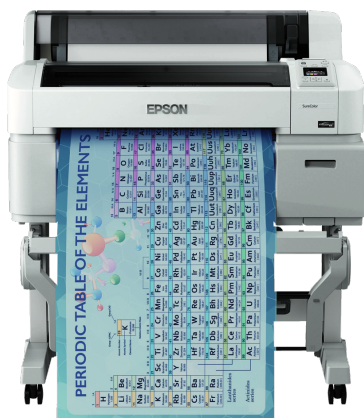

# SureColor SC-T3200-PS (with Adobe Postscript Unit)

DATASHEET / BROCHURE

A highly productive 24-inch printer that combines performance, quality and value to save you time and money

The SureColor SC-T3200 maximises performance in busy graphics, CAD and GIS production environments. Powerful image processing and a fast print speed meet the market's need for maximum productivity and flexibility. Epson's PrecisionCore TFP printheads do not need replacing and, together with UltraChrome XD ink, deliver the highest level of performance, value and versatile media support.

## Ideal for graphics, CAD and GIS

The SureColor SC-T3200 is one of the SureColor SC-T series of high-speed, four-colour large-format printers, designed to produce a wide range of high-quality graphics, CAD and GIS applications in design, commercial print, copy shop, architecture, building, engineering, retail and education environments.

## Highly productive

To maximise productivity, the SureColor SC-T3200 features 1GB of RAM for ultra-fast image processing, and an optional 320GB HDD for job caching and recall. Optional PostScript support with dual 1.6GHz CPUs enables printing of large data-rich files quickly and directly from leading design and CAD programs. And the SureColor SC-T3200 is fast — outputting an A1 print takes just 28 seconds.

## Compact, quiet and easy to use

With its sleek styling, compact footprint, low noise levels and front operation, the SureColor SC-T3200 is designed to fit easily into an office environment.