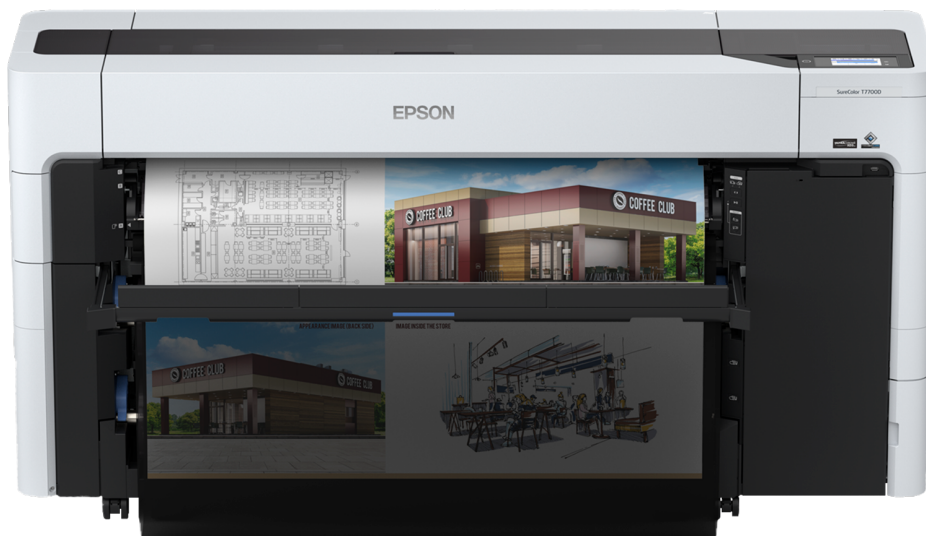

SureColor SC-T7700D

DATASHEET / BROCHURE

This fully integrated, technical printing solution offers high-productivity, smart features, document security and easy operation.

The SureColor SC-T7700D is a technical printer that's been designed for various applications, including: precise line definition, colour accuracy, and security for AEC/CAD/GIS plans and drawings; bright colour and high speed production for POS posters in retail; and precision, colour replication, and security for public sector printing.

The SureColor SC-T7700D design is both contemporary and compact. It fits into most working environments because of its flat and unobtrusive design, which is space saving and practical.

Highly detailed prints, every time

Whether printing detailed architectural, engineering and construction (AEC) CAD prints, or POS posters for retail, the SureColorSC-T7700D's output is both precise and vibrant. The printer features an Epson PrecisionCore MicroTFP printhead and 6-colour UltraChrome XD3 all pigment inks, which include a new red ink to broaden the overall colour gamut.

Business solutions

The SureColor SC-T7700D is supported by industry-leading software providers for production enhancement and managed print systems.

KEY FEATURES

- **Enhanced security features**
Protect highly confidential documents with ease
- **Compact and contemporary design**
Fits seamlessly into most working environments
- **Impressive print speeds**
Up to 130m²/hr
- **Versatility**
Automatic media loading, dual roll, auto take-up, and auto-switching
- **Quality**
6-colour printer with 350/700ml ink cartridges